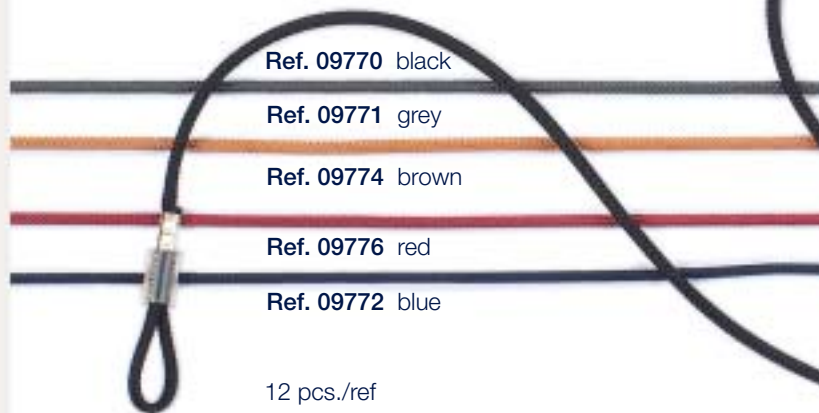

Medium

NON ALLERGIC

Silver 925

Ø 1,70 mm - L = 68 cm

Ref. 09779

12 pcs. assorted

Ref. 09770 black

Ref. 09771 grey

Ref. 09774 brown

Ref. 09776 red

Ref. 09772 blue

12 pcs./ref