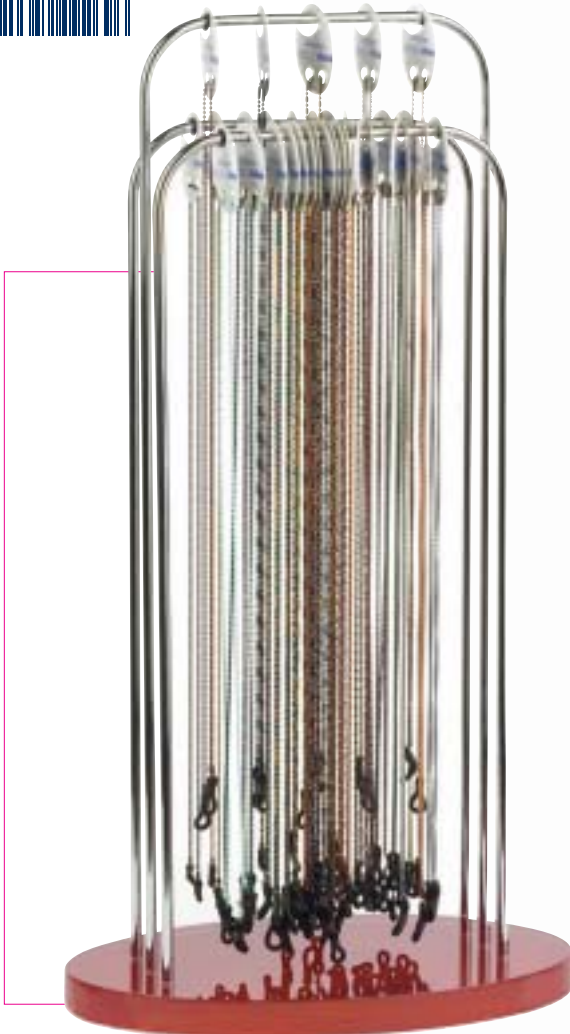

Cannes

COLOURED METAL COLLECTION

Ref. 09289

48 pcs. assorted:

09283, 09285, 09279, 09270

Counter display included

(Ref. 09897)