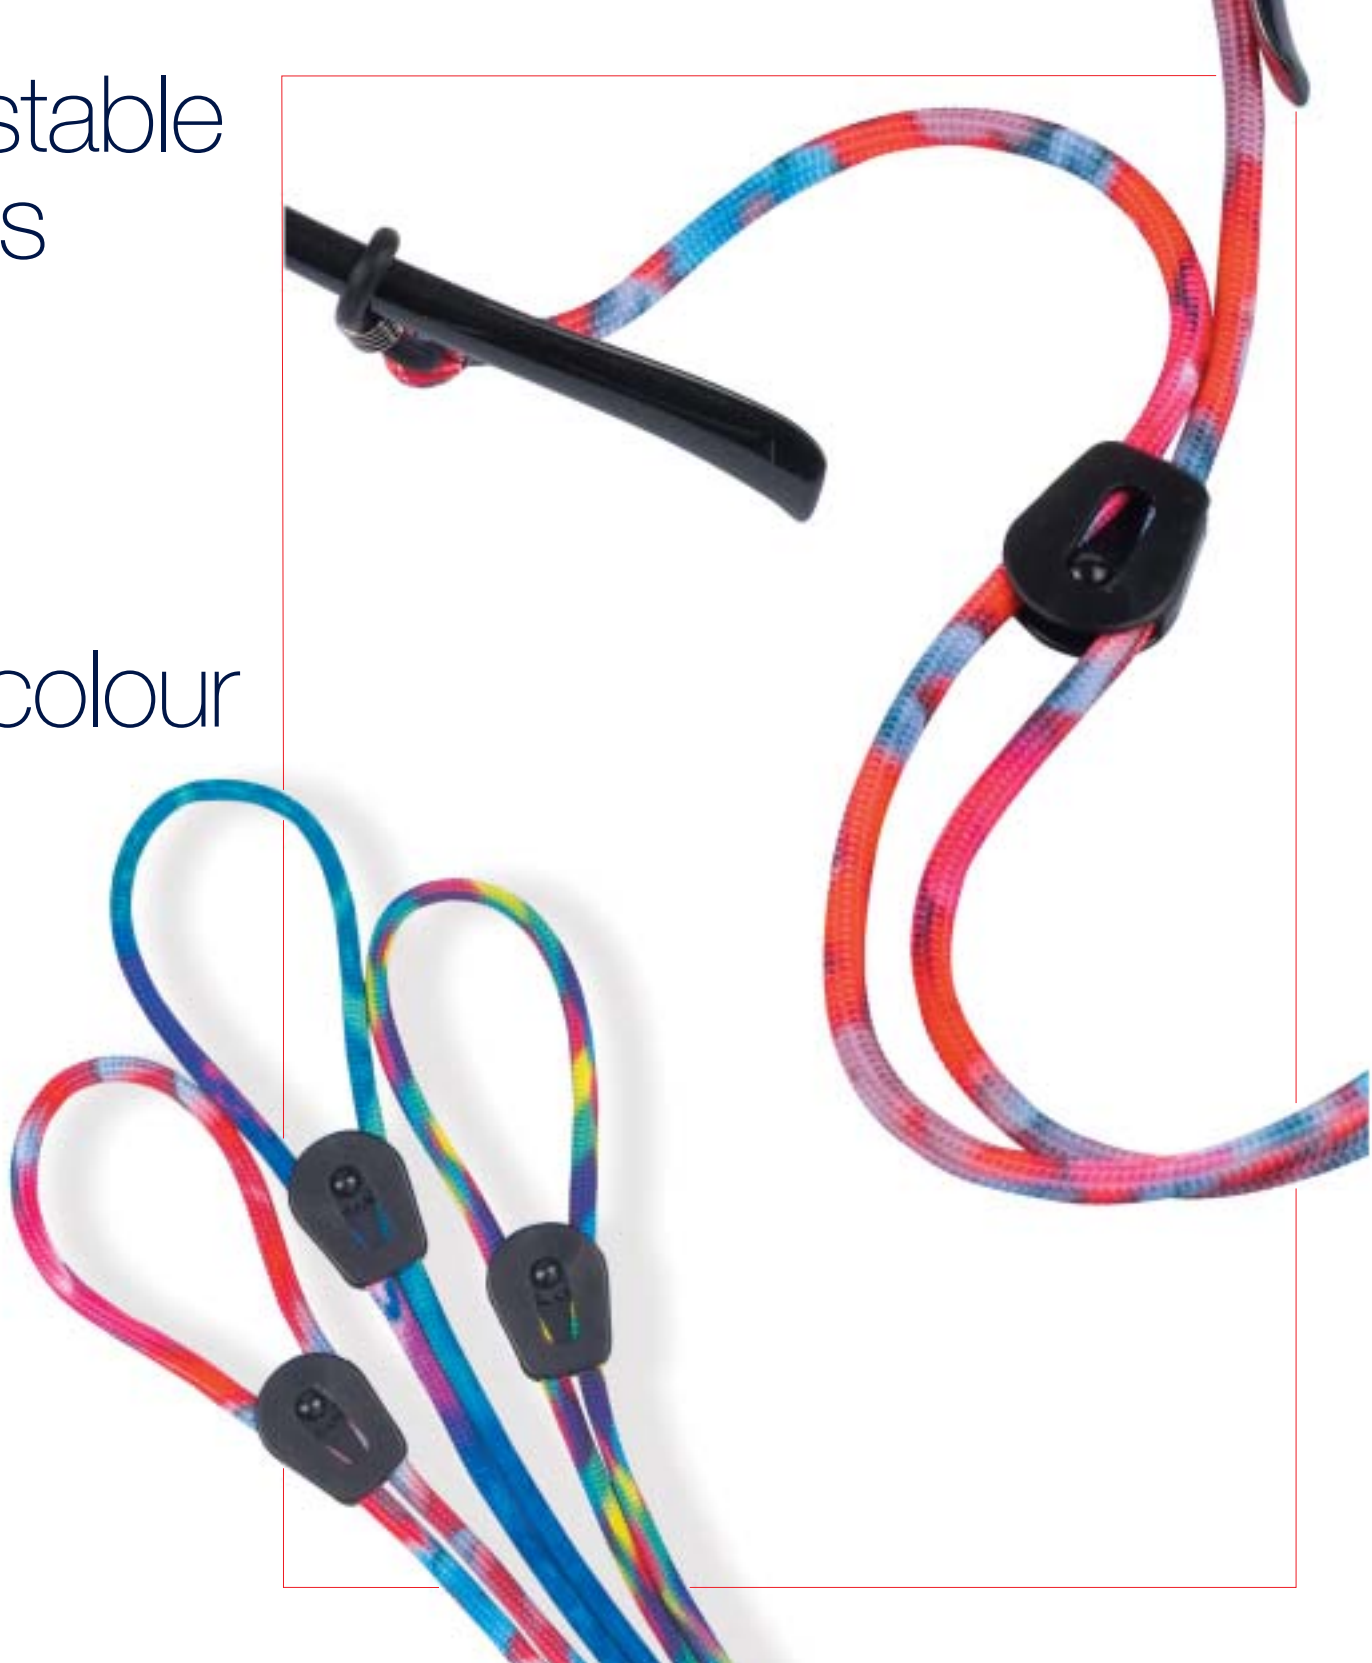

Ref. 09160

6 pcs. assorted

● Ref. 09157 - Dark Blue

● Ref. 09158 - Light Blue

○ Ref. 09159 - Clear

4 pcs./ref.

Silicone frame-lock

Silicone Frame-lock: it keeps the frame in the correct position.
Ideal for kids and sports.

- Ref. 01374 - Clear
 - Ref. 01375 - Black
- 12 pcs./Ref.
- Ref. 01385 - Blue
 - Ref. 01386 - Red
 - Ref. 01387 - Orange
 - Ref. 01388 - Green
- 6 pcs./Ref.

Per aste larghe
For large
temples

Ref. 11150.16

Sport Collection
flexibility with comfort

Adjustable Cords

Multicolour

Ref. 09001
12 pcs. assorted

Adjustable Cords

Classic

Ref. 09247
12 pcs. assorted

Adjustable Bands

Elastic

Ref. 09245

12 pcs. assorted

Ref. 09246

12 pcs. black

Adjustable Silicone Tube Large

Ref. 08963

24 pcs. assorted