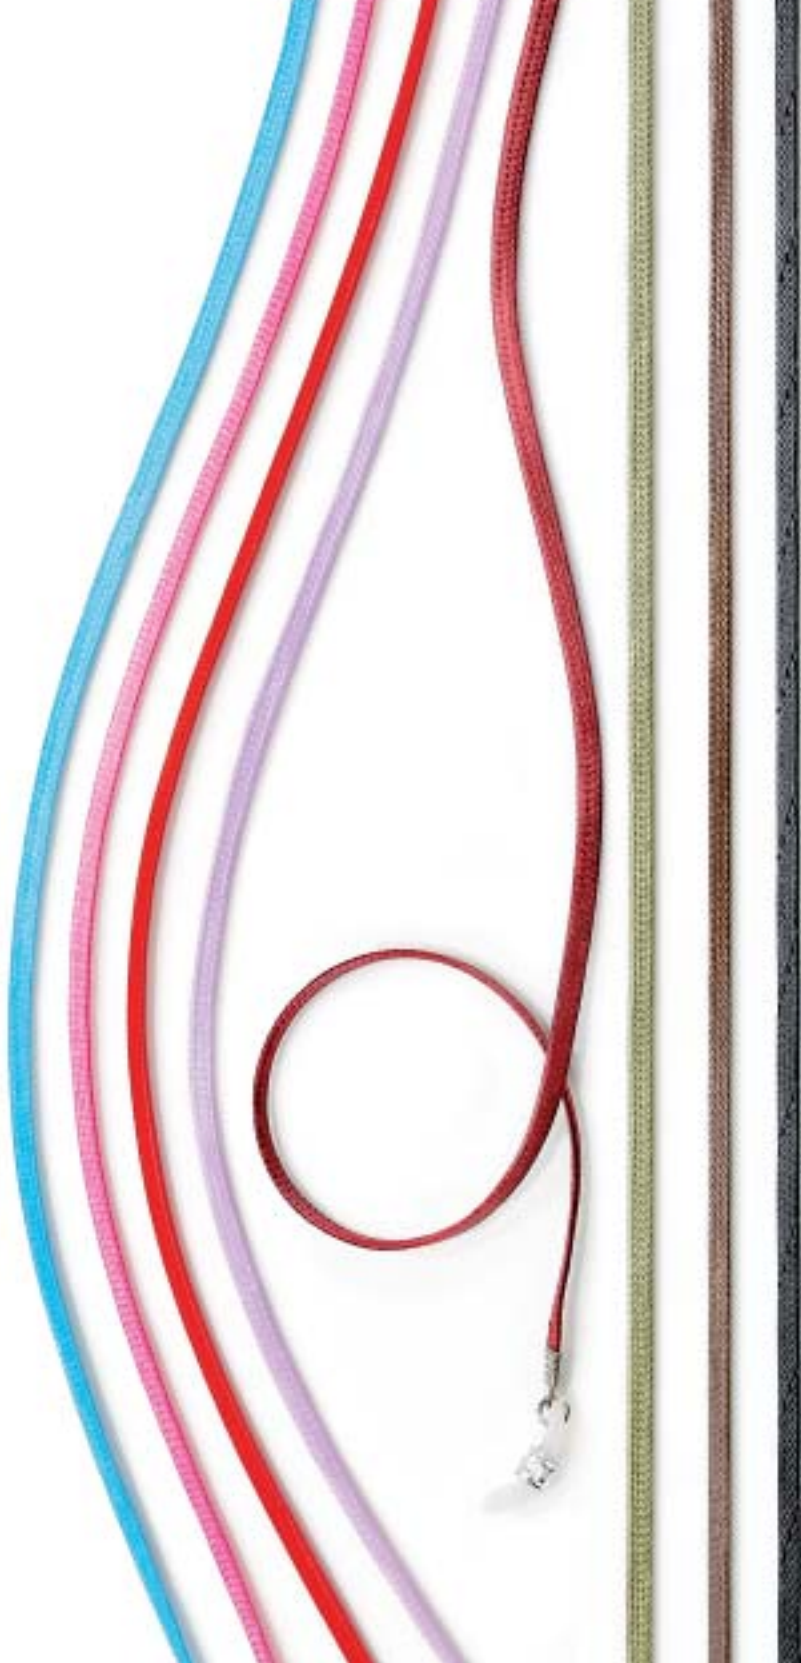

Premium Cords Flat

Ref. 09121

12 pcs. assorted
individually packed