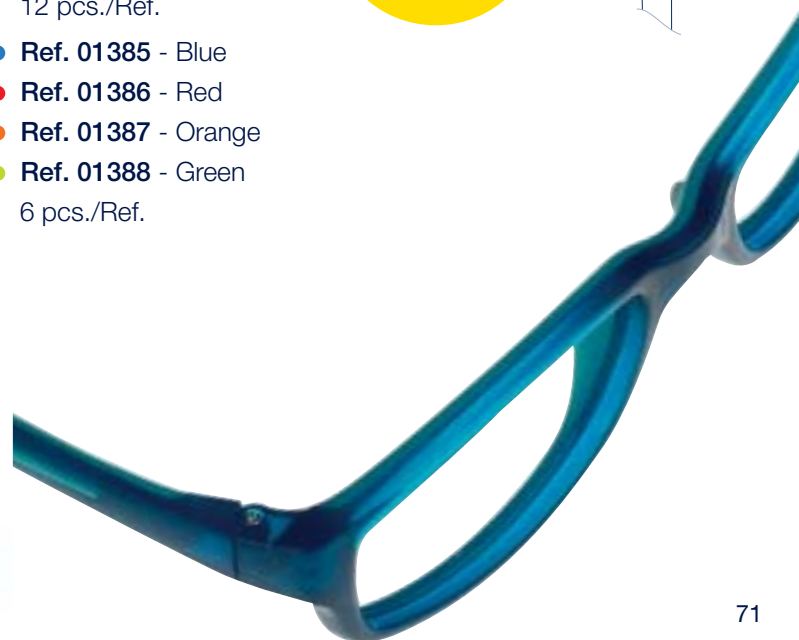

Silicone frame-lock

Silicone Frame-lock: it keeps the frame in the correct position.
Ideal for kids and sports.

Medium

1. Ref. 01372 - Clear
   - Ref. 01373 - Black
2. 12 pcs./Ref.
3. Ref. 01381 - Blue
   - Ref. 01382 - Red
   - Ref. 01383 - Orange
   - Ref. 01384 - Green
4. 6 pcs./Ref.

Per aste medie
For medium
temples

Large

1. Ref. 01374 - Clear
   - Ref. 01375 - Black
2. 12 pcs./Ref.
3. Ref. 01385 - Blue
   - Ref. 01386 - Red
   - Ref. 01387 - Orange
   - Ref. 01388 - Green
4. 6 pcs./Ref.

Per aste larghe
For large
temples