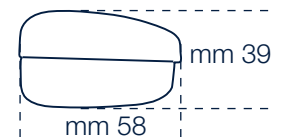

## Medium

- **Ref. 20610** - Black
- **Ref. 20611** - Blue
- **Ref. 20612** - Burgundy

10 pcs./ref.

Size: 165x62x37 mm

PRINTING SERVICE  
Inside Printing: Black  
Inside Printing: Black  
Logo: Max size 50x25 mm