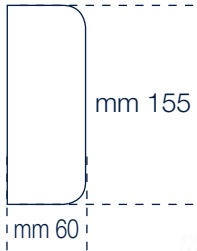

Soft leatherette case

Soft Case

Small

Ref. 20330 - Assorted colours

24 pcs./ref.

Size: 155x60 mm

PRINTING SERVICE

Outside Printing: Silver

Logo: Max size 50x25 mm