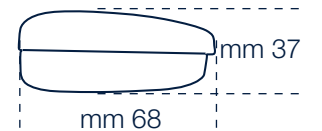

## Medium

- **Ref. 20587** - Ivory
- **Ref. 20588** - Light Violet
- **Ref. 20586** - Light Grey

10 pcs./ref.

Size: 159x68x37 mm

**VISION OPTIK**

Lightweight plastic case, matt colours

## Medium

● **Ref. 20590** - Black

● **Ref. 20592** - Blue

● **Ref. 20591** - Burgundy

10 pcs./ref.

Size: 159x68x37 mm

PRINTING SERVICE  
Outside Printing: Silver - Inside Printing: Black  
Logo: Max size 50x25 mm