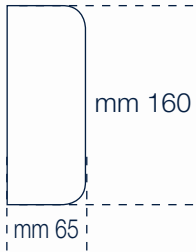

Soft leatherette case

Soft Case

Small

Ref. 20345 - Assorted colours

24 pcs./ref.

Size: 160x65 mm

PRINTING SERVICE
Outside Printing: Silver
Logo: Max size 50x25 mm