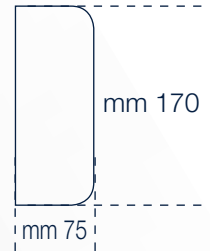

Soft leatherette case

Soft Case

Medium

Ref. 20355 - Assorted colours

24 pcs./ref.

Size: 170x75 mm

PRINTING SERVICE
Outside Printing: Silver
Logo: Max size 50x25 mm