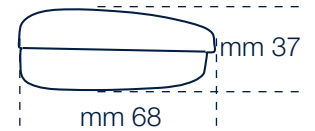

Lightweight plastic case, shiny colours

Plastic Case

Medium

- **Ref. 20587** - Ivory
- **Ref. 20588** - Light Violet
- **Ref. 20586** - Light Grey

10 pcs./ref.

Size: 159x68x37 mm