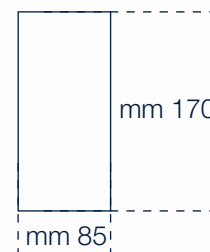

PRINTING SERVICE
Outside Printing: Silver
Logo: Max size 50x25 mm