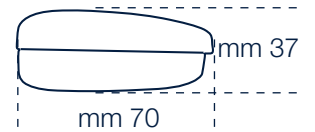

## Large

● **Ref. 20600** - Black

● **Ref. 20601** - Burgundy

9 pcs./ref.

Size: 160x72x39 mm

**Color Optik**  
Merano

PRINTING SERVICE  
Outside Printing: Silver - Inside Printing: Black  
Logo: Max size 50x25 mm

## Medium

- **Ref. 20580** - Black
- **Ref. 20581** - Blue
- **Ref. 20582** - Burgundy

10 pcs./ref.

Size: 156x70x37 mm

PRINTING SERVICE  
Outside Printing: Silver - Inside Printing: Black  
Logo: Max size 50x25 mm