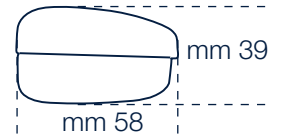

## Medium

- **Ref. 20610** - Black
- **Ref. 20611** - Blue
- **Ref. 20612** - Burgundy

10 pcs./ref.

Size: 165x62x37 mm

PRINTING SERVICE  
Inside Printing: Black  
Inside Printing: Black  
Logo: Max size 50x25 mm

## Medium

● **Ref. 20651** - Black

● **Ref. 20654** - Burgundy

10 pcs./ref.

Size: 165x62x37 mm

PRINTING SERVICE  
Inside Printing: Black  
Logo: Max size 50x25 mm

Metal bodied case, rubberised, soft touch