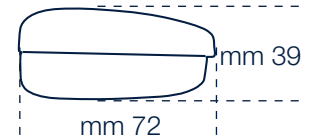

## Medium

● **Ref. 20651** - Black

● **Ref. 20654** - Burgundy

10 pcs./ref.

Size: 165x62x37 mm

PRINTING SERVICE  
Inside Printing: Black  
Logo: Max size 50x25 mm

Metal bodied case, rubberised, soft touch

## Large

● **Ref. 20600** - Black

● **Ref. 20601** - Burgundy

9 pcs./ref.

Size: 160x72x39 mm

**Color Optik**  
Merano

PRINTING SERVICE  
Outside Printing: Silver - Inside Printing: Black  
Logo: Max size 50x25 mm