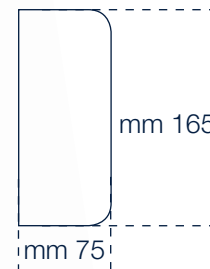

Soft leatherette case

Soft Case

Medium

Ref. 20340 - Assorted colours

24 pcs./ref.

Size: 165x75 mm

PRINTING SERVICE
Outside Printing: Silver
Logo: Max size 50x25 mm

OTTICA CESARONI
Viterbo