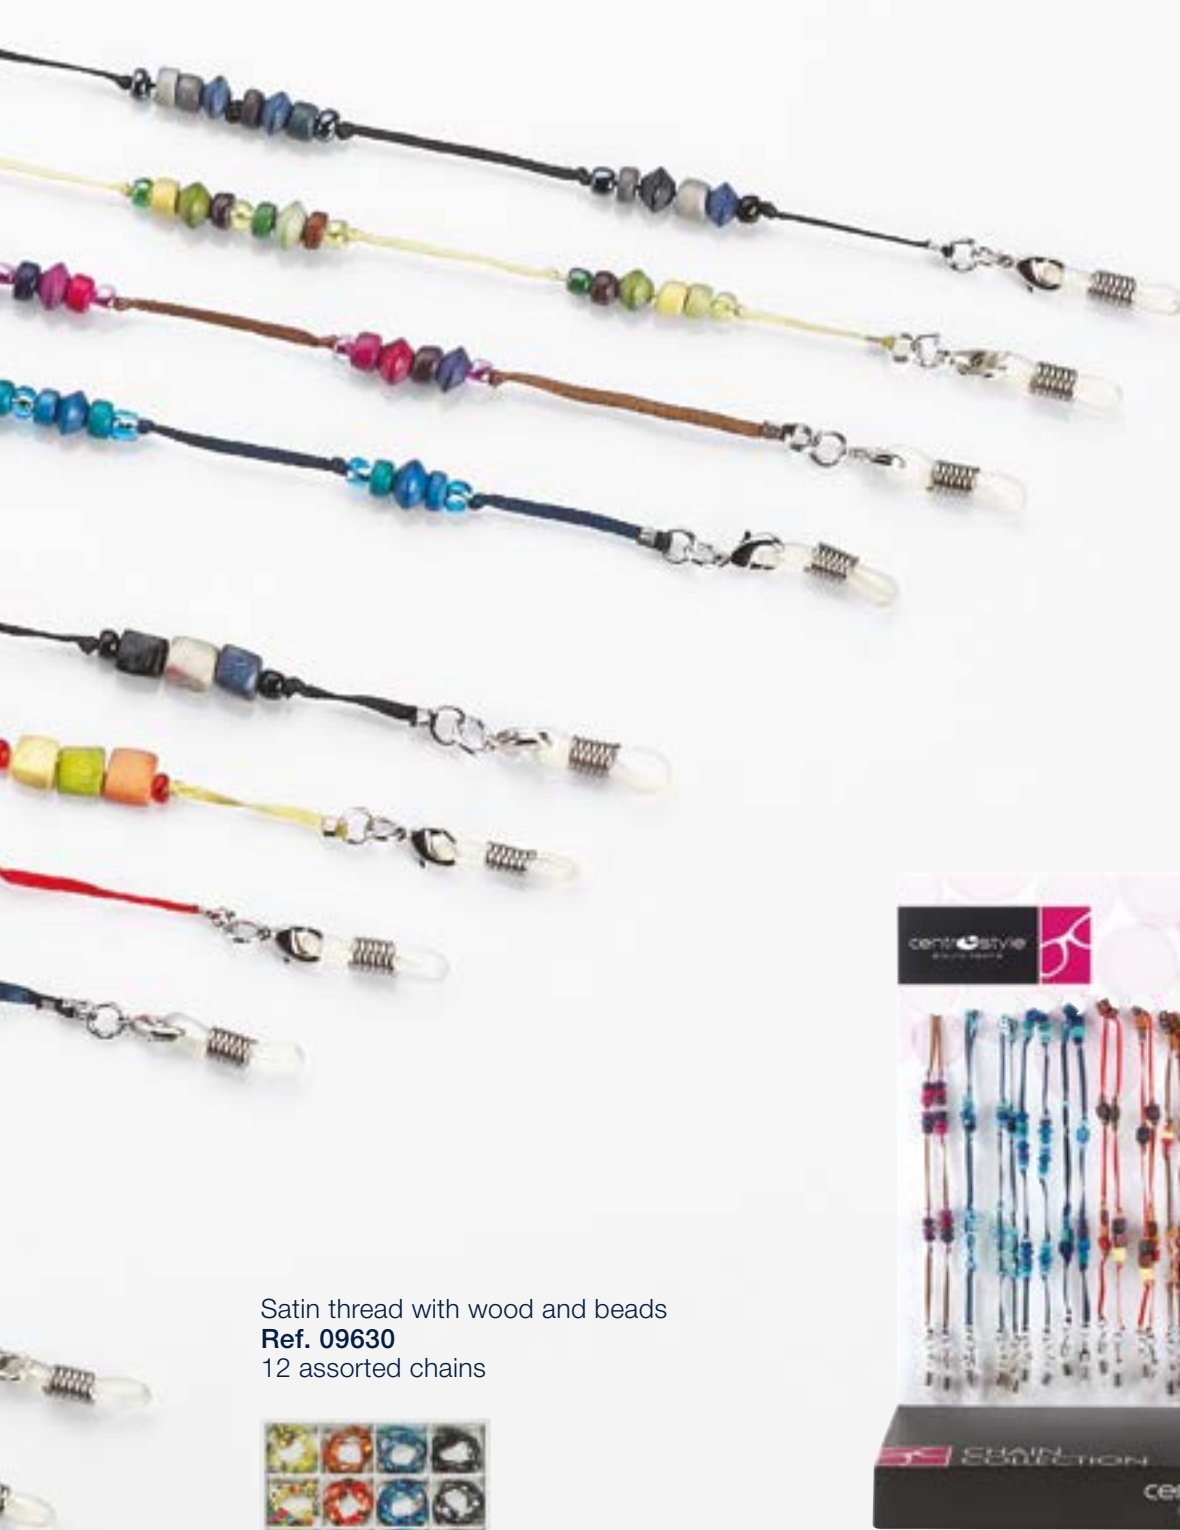

Satin thread with wood and beads

Caraibes

Ref. 09629

18 chains

Assorted models and colours
in counter display

Satin thread with wood and beads

Ref. 09630

12 assorted chains