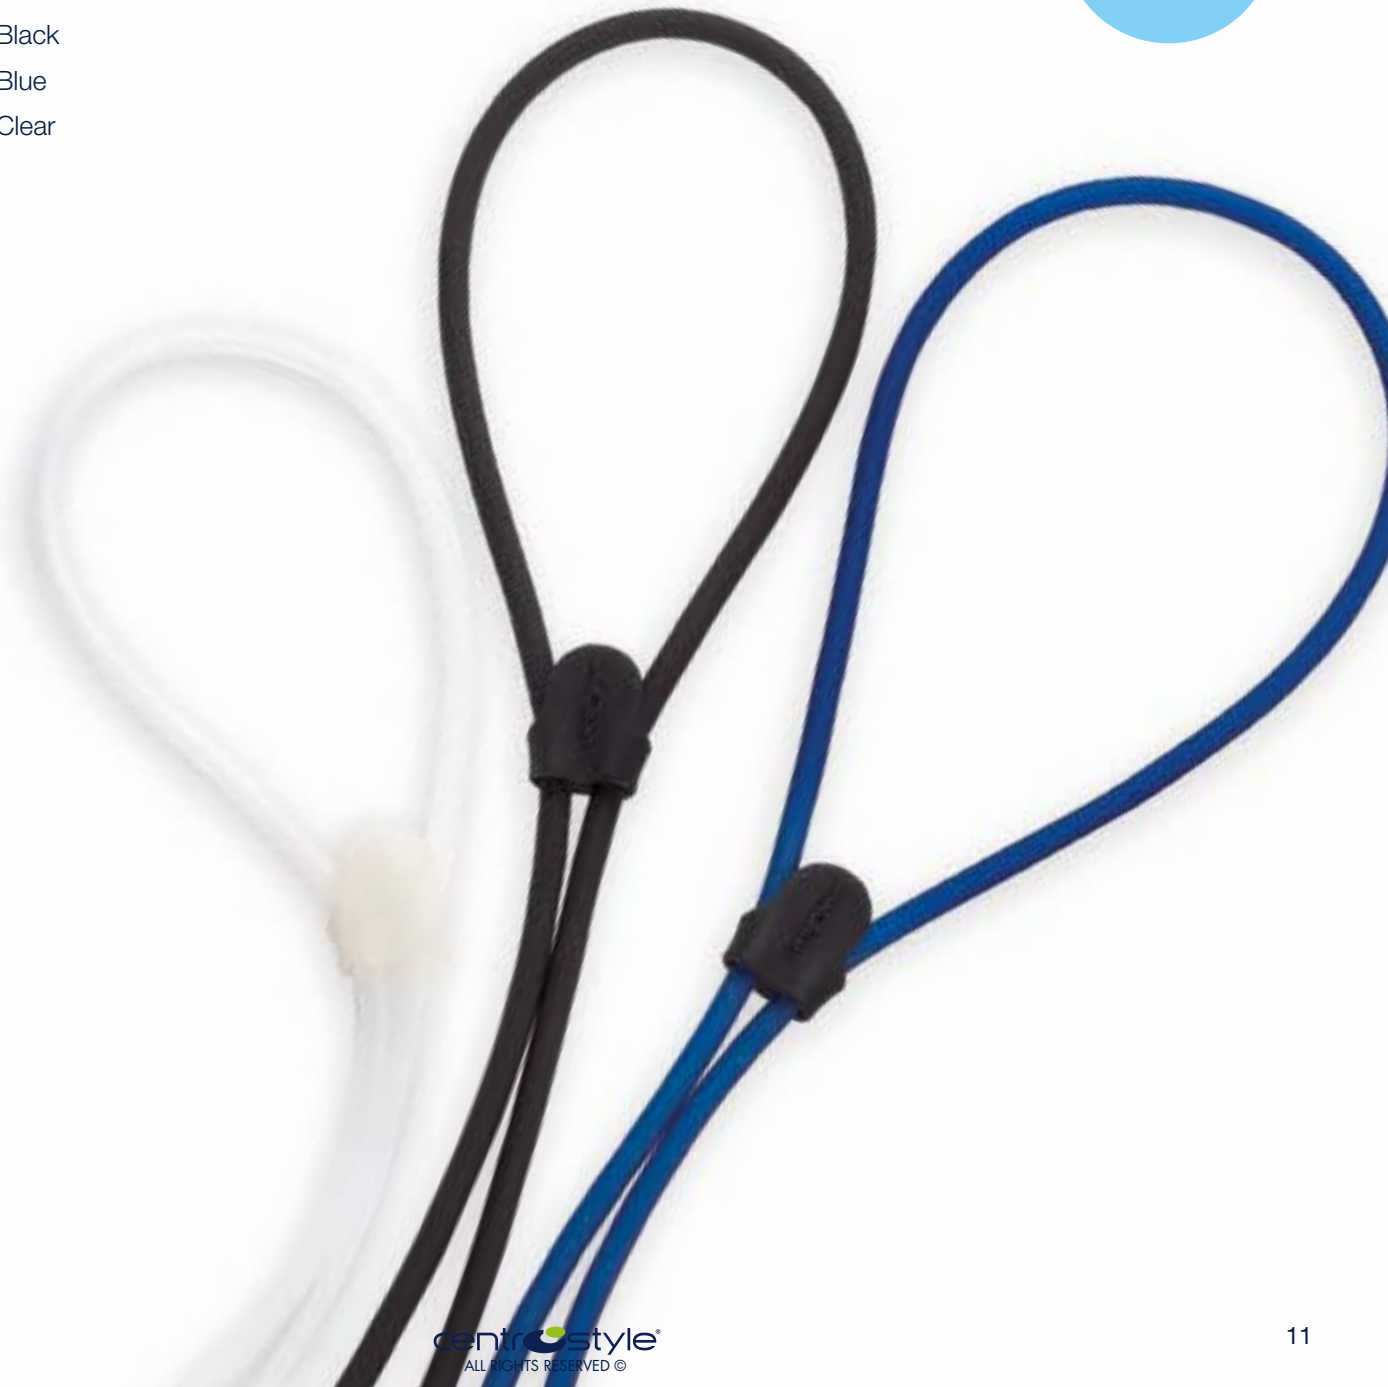

Adjustable Silicone Tube

Ref. 08919

12 pcs. assorted

● **Ref. 08928** - Black

● **Ref. 08929** - Blue

○ **Ref. 08922** - Clear

6 pcs./ref.

For thin
temple tips