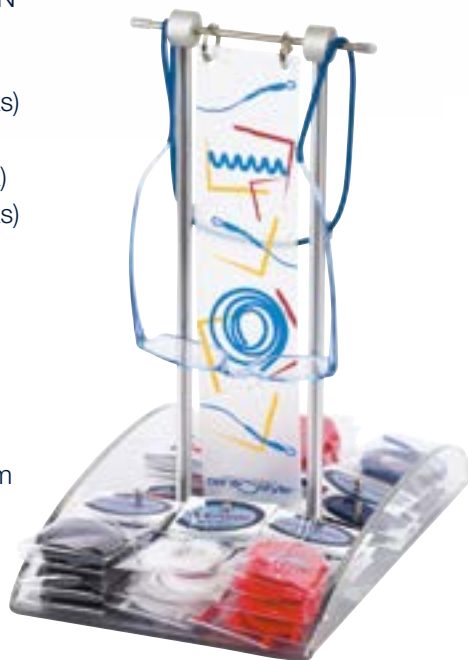

+ demo glasses

+ tube included

(ref. 09894)

Dimensions:

22 x 21 x h.36,5 cm

Adjustable Silicone Tube

Ref. 08919

12 pcs. assorted