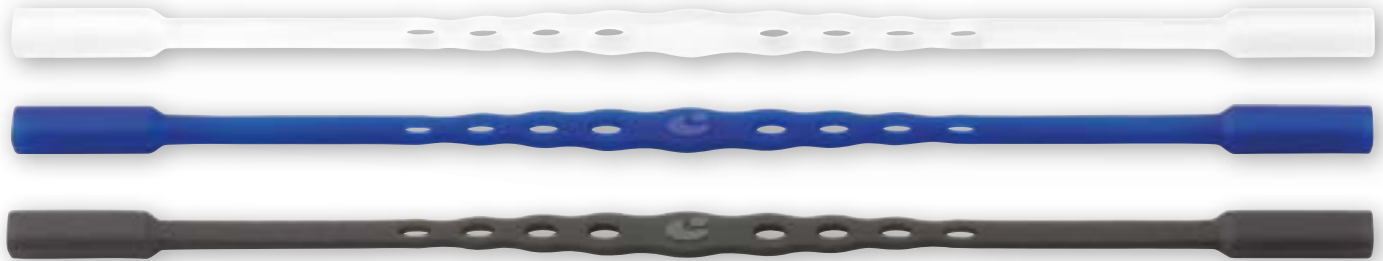

Medium

Ref. 10015

6 pcs. assorted

- Ref. 10010 - Clear
- Ref. 10011 - Black
- Ref. 10012 - Blue

3 pcs./ref.